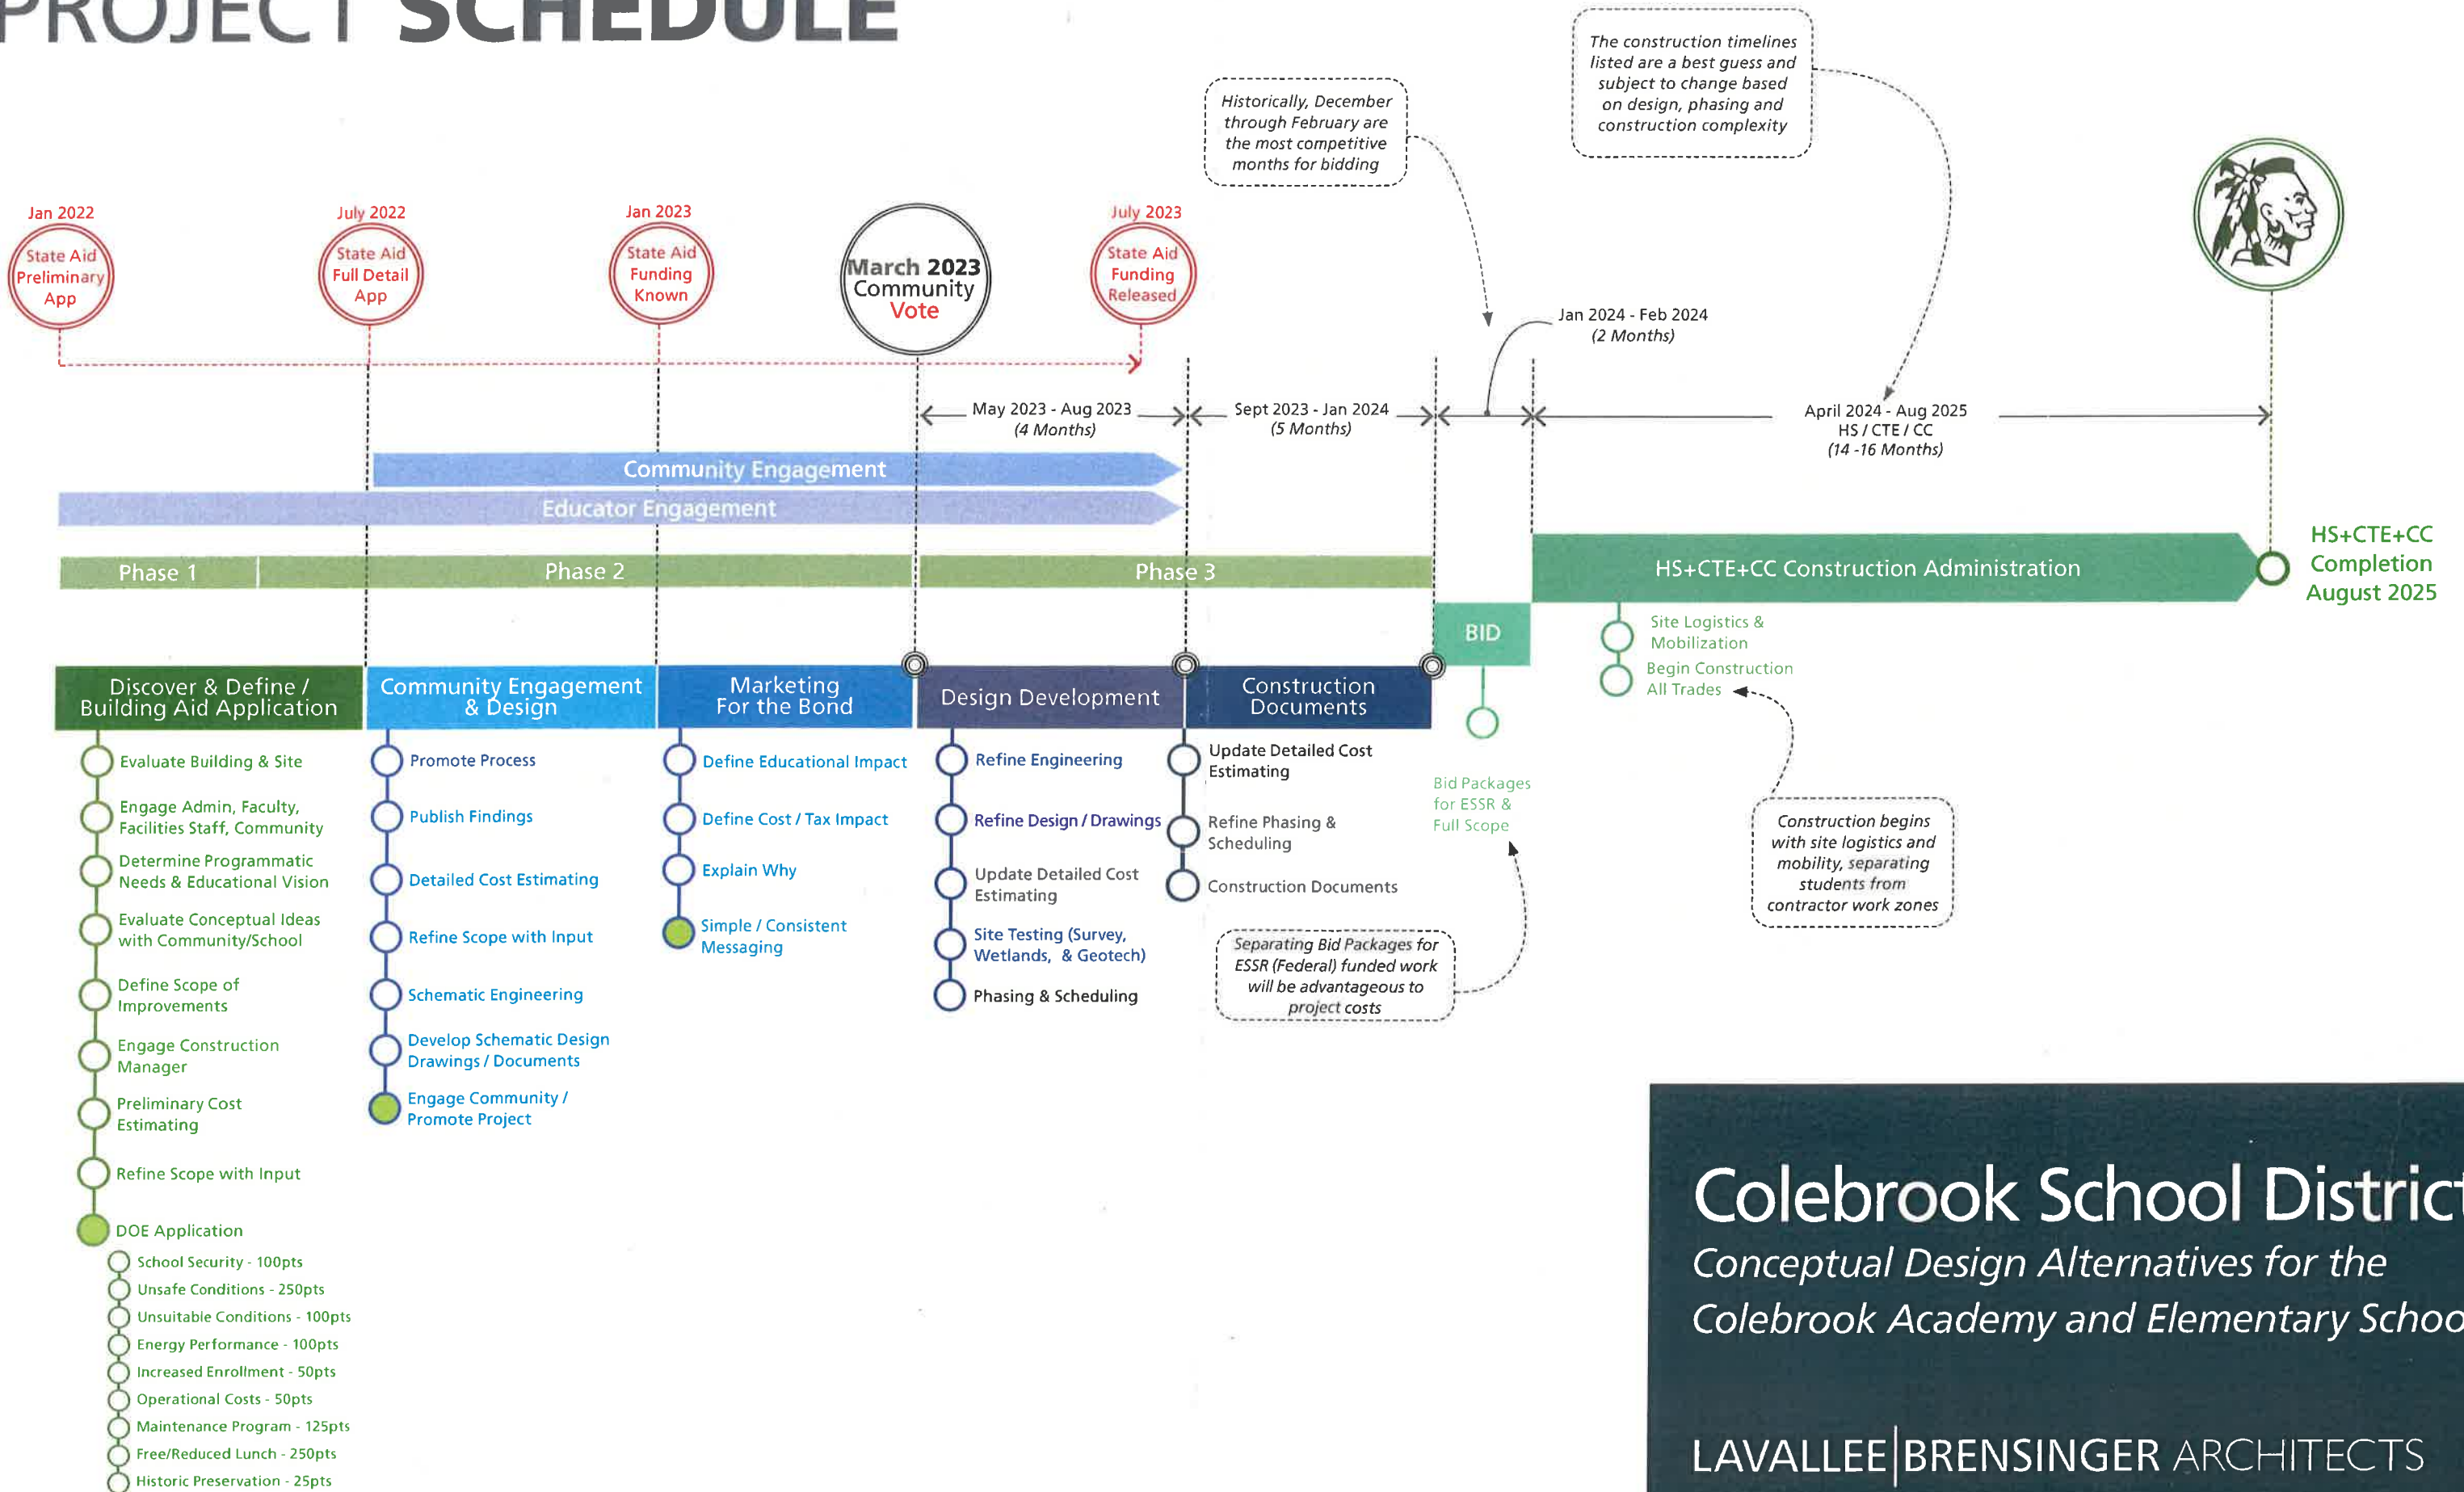

PROJECT SCHEDULE

Colebrook School District
*Conceptual Design Alternatives for the
 Colebrook Academy and Elementary School*

LAVALLEE | BRENSINGER ARCHITECTS